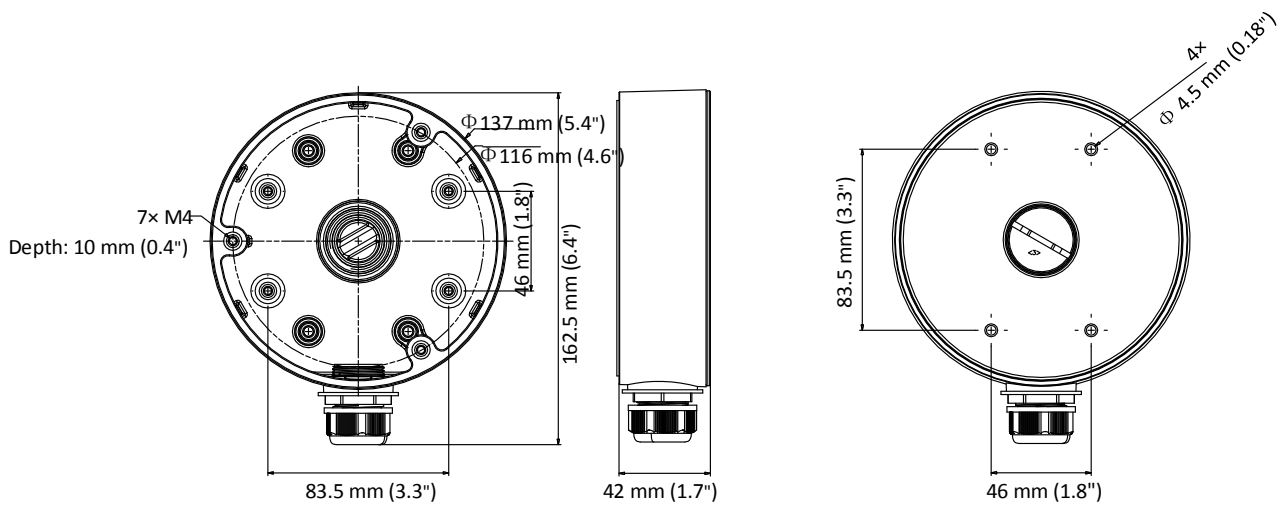

## DS-1280ZJ-PT6

Junction Box for Dome Camera

### Features

- Aluminum alloy material with surface spray treatment
- Side inlet and bottom inlet
- The bottom waterproof cover and the side gland nut are interchangeable
- Waterproof design

### Dimension

### Parameter

Model	DS-1280ZJ-PT6
Parameters	Wall Mounting for Dome Camera
Appearance	Hikvision White
Material	Aluminum Alloy
Dimension	Φ 137 mm × 42 mm (5.4" × 1.7")
Weight	280 g (0.62 lb.)