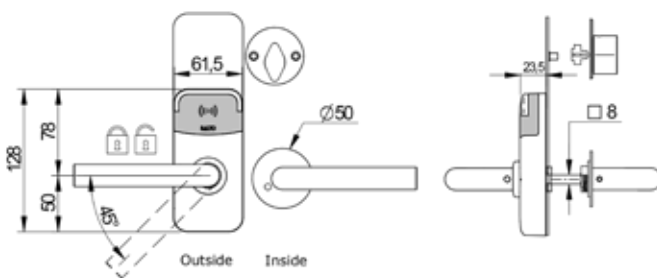

**Sx351:**

2 handles any type.  
Inside thumbturn.

**Sx354:**

2 handles any type.  
Inside plate.  
• For mechanical emergency override.

**Sx360:**

2 handles any type.  
Outside built in cover plate and inside plate.

**Sx361:**

2 handles any type.  
Outside built in cover plate and inside thumbturn.

**Sx370:**

2 handles any type.  
Outside and inside built in cover plate.

**Sx371:**

2 handles any type.  
Outside and inside built in cover plate and inside thumbturn.