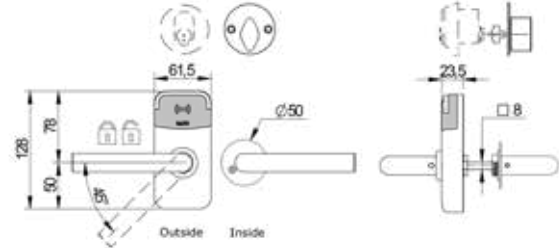

**Sx351:**

2 handles any type.  
Inside thumbturn.

**Sx354:**

2 handles any type.  
Inside plate.  
• For mechanical emergency override.

**Sx360:**

2 handles any type.  
Outside built in cover plate and inside plate.