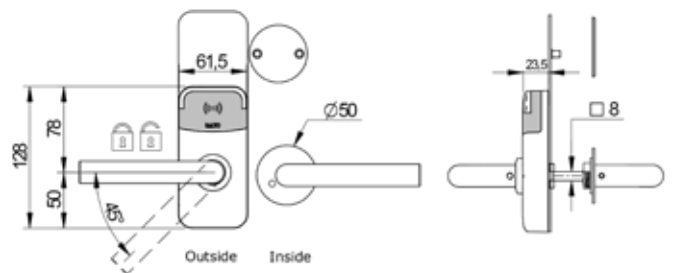

**Sx351:**

2 handles any type.  
Inside thumbturn.

**Sx354:**

2 handles any type.  
Inside plate.  
• For mechanical emergency override.

**Sx360:**

2 handles any type.  
Outside built in cover plate and inside plate.

**Sx361:**

2 handles any type.  
Outside built in cover plate and inside thumbturn.

**Sx370:**

2 handles any type.  
Outside and inside built in cover plate.

**Sx371:**

2 handles any type.  
Outside and inside built in cover plate and inside thumbturn.