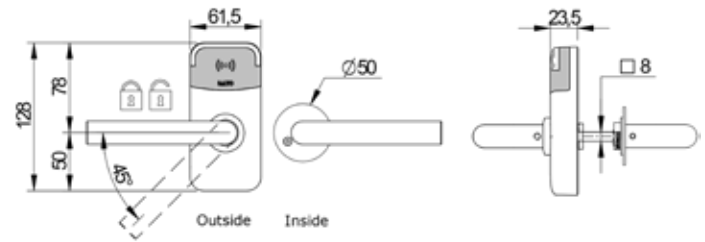

TECHNICAL DATA:

Reader dimensions (H x W x D):	128,0 x 61,5 x 23,5 mm
Weight	0,5 kg
Handle rotation:	Max. 45°
Door thicknesses:	35 mm - 100 mm
Square spindles:	8 mm
Power source:	3 AAA batteries (LR03 1,5V)
Number of openings:	40,000
Maximum events on lock audit	2 250 (SVN standalone mode) 1 850 (SVN BLUEnet mode) 1 450 (SALTO KS mode)
Temperature (without condensation):	+5 °C / +60 °C.
IP class:	Not suitable for outdoor use. Up to max. 80% humidity, non-condensing.
Certifications:	CE, UKCA, ACMA, EAC, IMDA, NCC, BIS, Ú-Certificate, EN 1634-1 EI 60

OPENING MODES:

Standard:	•
Office mode:	•
Timed office:	•
Automatic opening:	•
Automatic opening + office	•
Toggle:	•
Timed Toggle:	•
Amok mode:	—
Exit leaves open mode:	•

CREDENTIAL TECHNOLOGIES:

JustIN Mobile Credentials¹:	•
NXP MIFARE^{®2}:	•

¹ Bluetooth Digital Key and Near Field Communication (NFC) capability.
² MIFARE® DESFire® EV1/EV2/ EV3, MIFARE® Plus, MIFARE® Ultralight C, MIFARE® Classic.

TECHNICAL DRAWING: