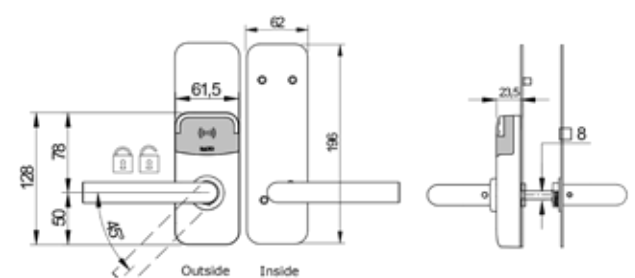

**Sx351:**

2 handles any type.  
Inside thumbturn.

**Sx354:**

2 handles any type.  
Inside plate.  
• For mechanical emergency override.

**Sx360:**

2 handles any type.  
Outside built in cover plate and inside plate.

**Sx361:**

2 handles any type.  
Outside built in cover plate and inside thumbturn.

**Sx370:**

2 handles any type.  
Outside and inside built in cover plate.

**Sx371:**

2 handles any type.  
Outside and inside built in cover plate and inside thumbturn.