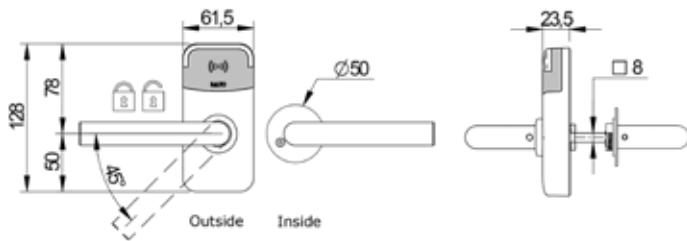

MODELS:

Sx350:

2 handles any type.