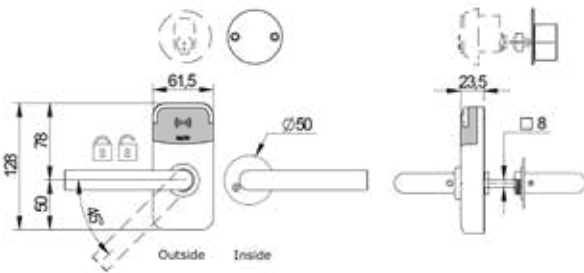

**Sx351:**

2 handles any type.  
Inside thumbturn.

**Sx354:**

2 handles any type.  
Inside plate.  
• For mechanical emergency override.

**Sx360:**

2 handles any type.  
Outside built in cover plate and inside plate.